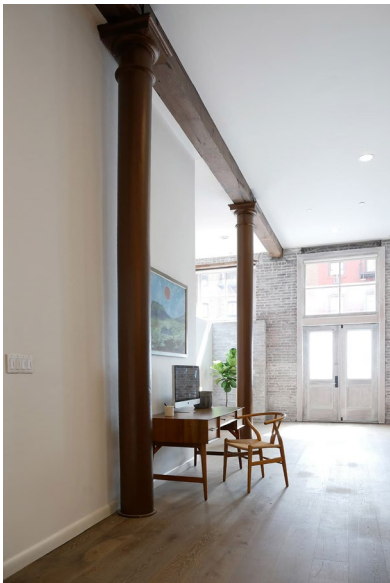

LOFTS ON 6TH

A handwritten signature in black ink, appearing to read 'B. P. Lu', is located in the bottom left corner of the page.

2/21/25

B. P. P.

MOOD BOARD

LOBBY

CLUBROOM & GYM

A handwritten signature in black ink, appearing to read "B. P. P.", located in the bottom left corner of the page.

FURNITURE FLOOR PLAN

LOBBY

CLUBROOM & GYM

A handwritten signature in black ink, appearing to be "B. P. P." with a stylized flourish.

FURNITURE/RCP FLOOR PLAN OVERLAY

LOBBY CHANDELIER

LEASING OFFICE
STEEL DOOR