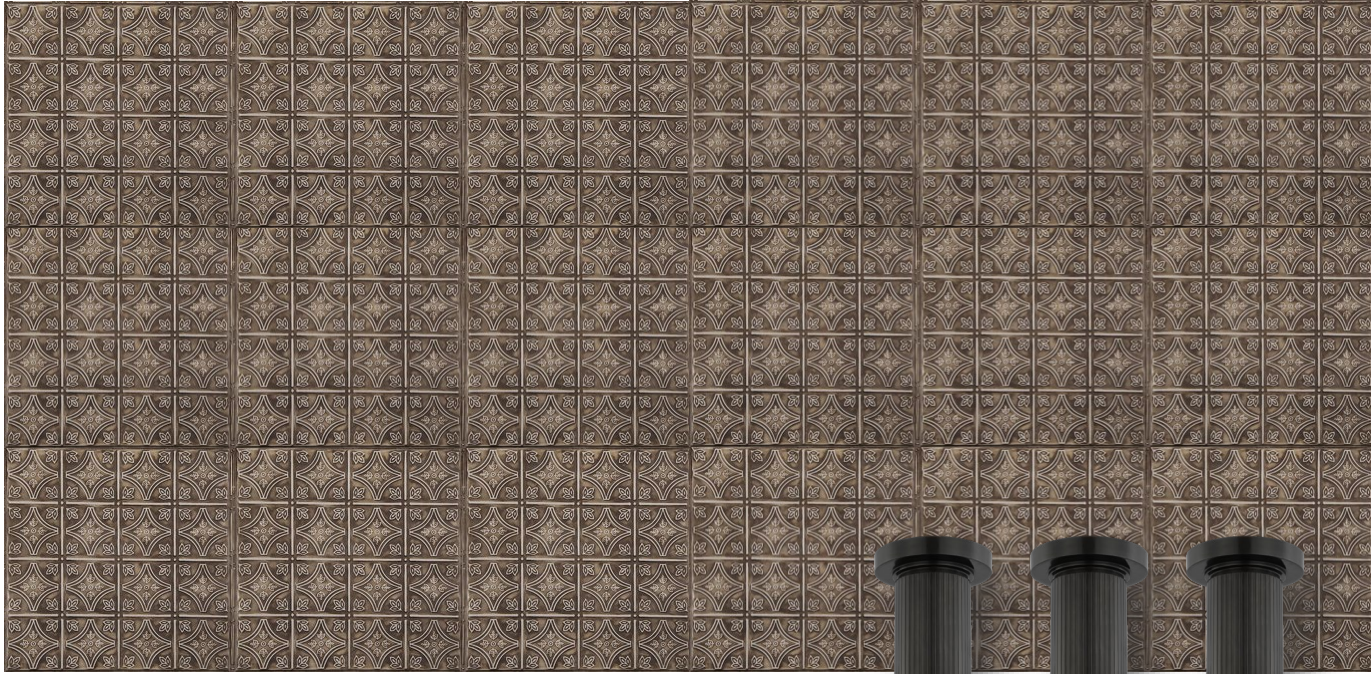

RESTROOM FLOOR TILE

MATERIALS REFERENCE

INSPIRATIONAL IMAGE

ELECTRIC FIREPLACE

LOBBY FURNITURE IDEAS

Sherwin Williams Agreeable Gray (SW 7029)

Sherwin Williams Mega Greige SW 7031

MATERIALS
REFERENCE

B. P. P.

LOBBY LIBRARY AREA

MATERIALS REFERENCE

B. P. P.

GYM SELECTIONS

THANK YOU

A handwritten signature in black ink, appearing to read "B. P. Lu", is positioned on the left side of a solid grey horizontal bar that spans the width of the page at the bottom.