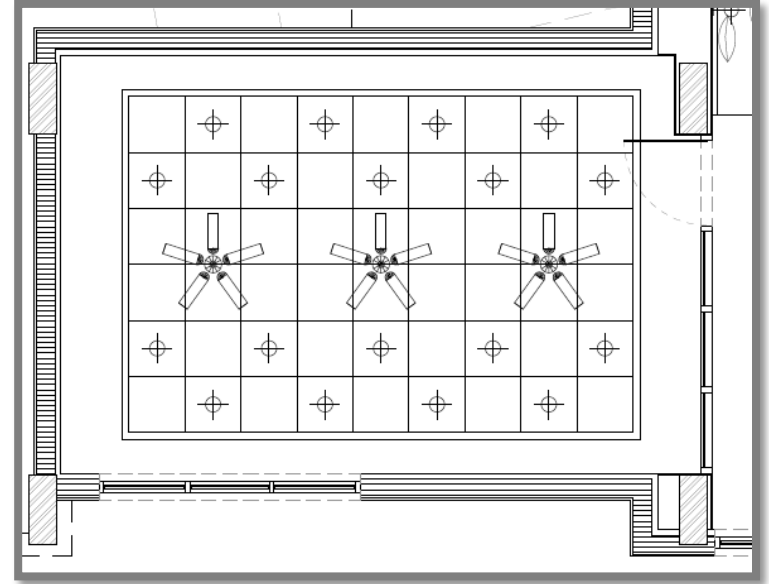

RESTROOM FLOOR TILE

MATERIALS REFERENCE

INSPIRATIONAL IMAGE

ELECTRIC FIREPLACE

LOBBY FURNITURE IDEAS

Sherwin Williams Agreeable Gray (SW 7029)

Sherwin Williams Mega Greige SW 7031

MATERIALS
REFERENCE

B. P. P.

LOBBY LIBRARY AREA

MATERIALS REFERENCE

B. P. P.

GYM SELECTIONS

THANK YOU

A handwritten signature in black ink, appearing to read "B. P. Lu", is positioned on the left side of a solid grey horizontal bar that spans the width of the page at the bottom.