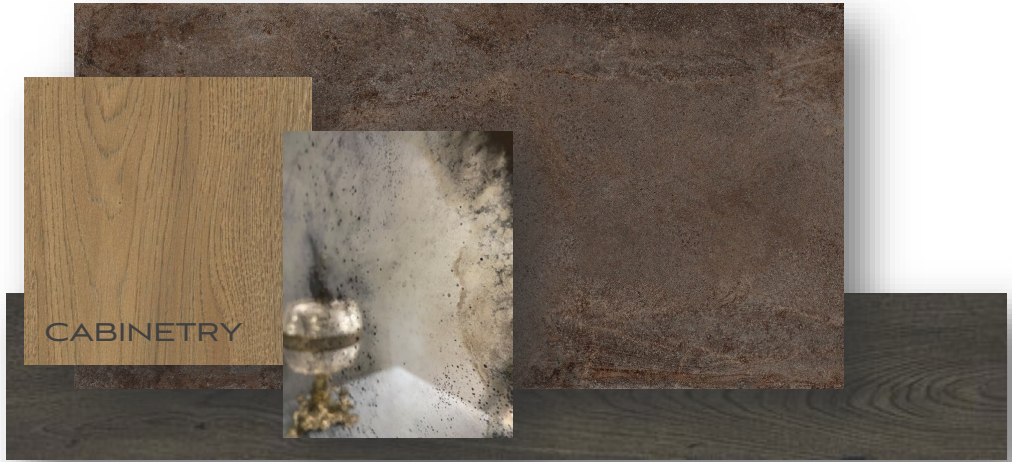

CABINTRY

BACKSPLASH