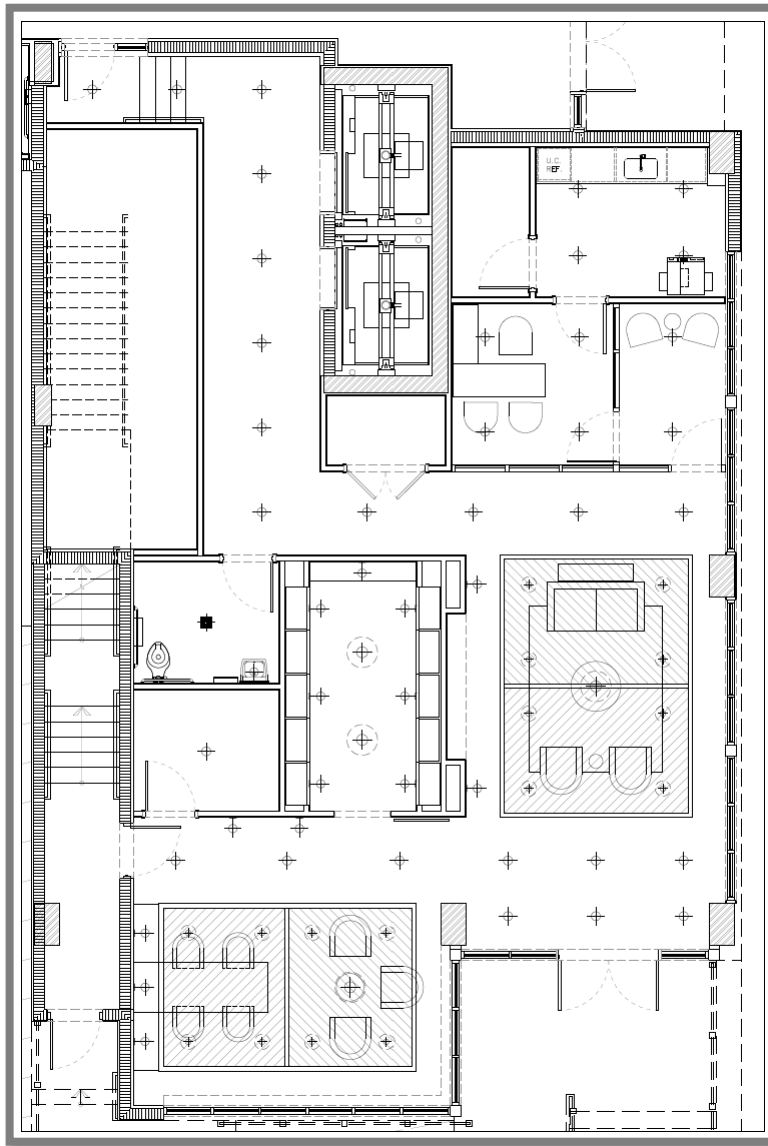

LOFTS ON 6TH

A handwritten signature in black ink, appearing to read 'B. P. Lu', is located in the bottom left corner of the page.

2/21/25

B. P. P.

MOOD BOARD

LOBBY

CLUBROOM & GYM

A handwritten signature in black ink, appearing to read "B. P. P.", located in the bottom left corner of the page.

FURNITURE FLOOR PLAN

LOBBY

CLUBROOM & GYM

A handwritten signature in black ink, appearing to be "B. P. P." with a stylized flourish.

FURNITURE/RCP FLOOR PLAN OVERLAY

LOBBY CHANDELIER

LEASING OFFICE
STEEL DOOR

Sherwin Williams Agreeable Gray (SW 7029)

Sherwin Williams Mega Greige SW 7031

CEILING T&G

COLUMNS TILE CLADDING

LIBRARY SCONCE

LIBRARY CHANDELIER

SURFACE MOUNT ON
T&G CEILING

ACCENT BRICK & ANTIQUE
MIRROR WALLS