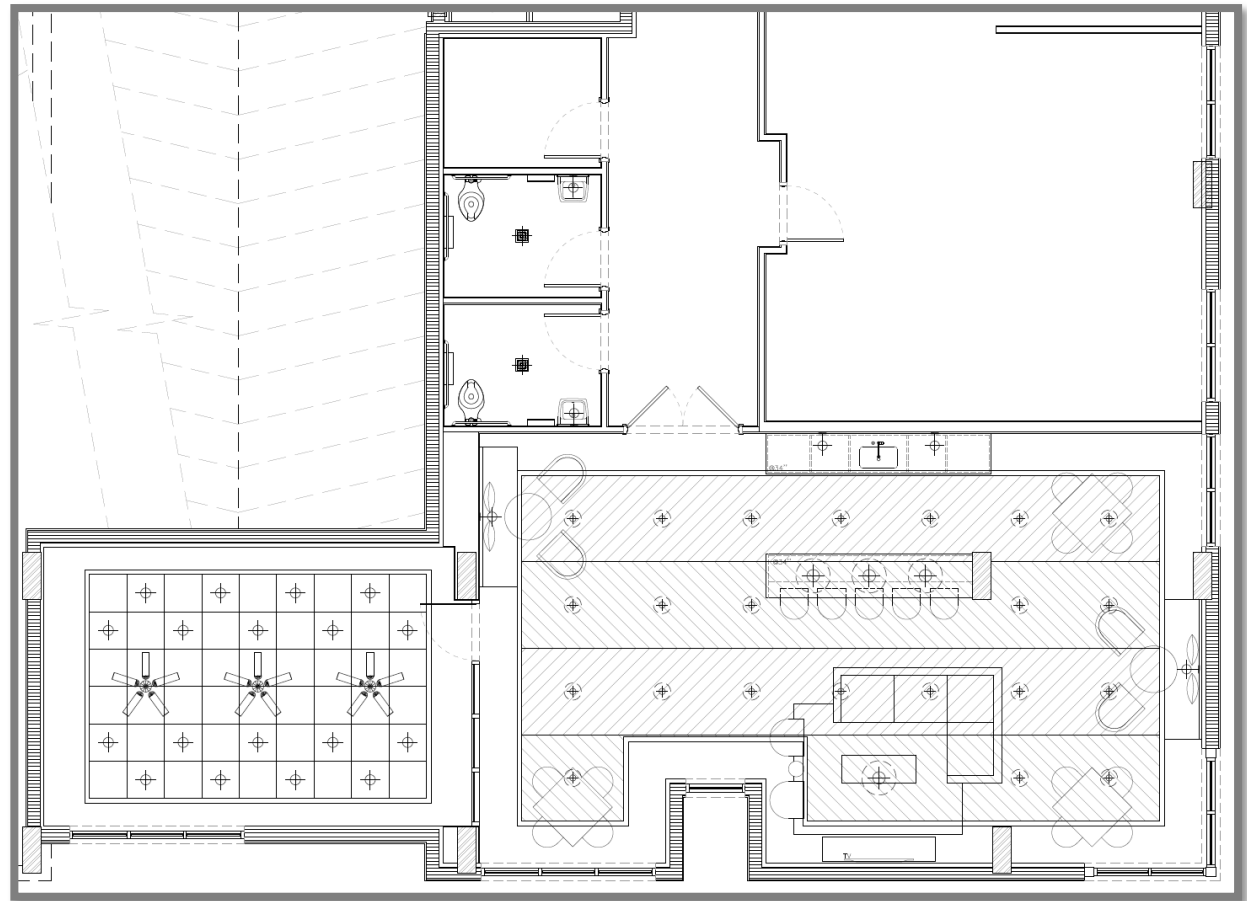

LOFTS ON 6TH

A handwritten signature in black ink, appearing to read 'B. P. Lu', is located in the bottom left corner of the page.

2/21/25

B. P. P.

MOOD BOARD

LOBBY

CLUBROOM & GYM

A handwritten signature in black ink, appearing to read "B. P. P.", located in the bottom left corner of the page.

FURNITURE FLOOR PLAN

LOBBY

CLUBROOM & GYM

A handwritten signature in black ink, appearing to be "B. P. P." with a stylized flourish.

FURNITURE/RCP FLOOR PLAN OVERLAY

LOBBY CHANDELIER

LEASING OFFICE
STEEL DOOR

Sherwin Williams Agreeable Gray (SW 7029)

Sherwin Williams Mega Greige SW 7031

CEILING T&G

COLUMNS TILE CLADDING

LIBRARY SCONCE

LIBRARY CHANDELIER

SURFACE MOUNT ON
T&G CEILING

ACCENT BRICK & ANTIQUE
MIRROR WALLS