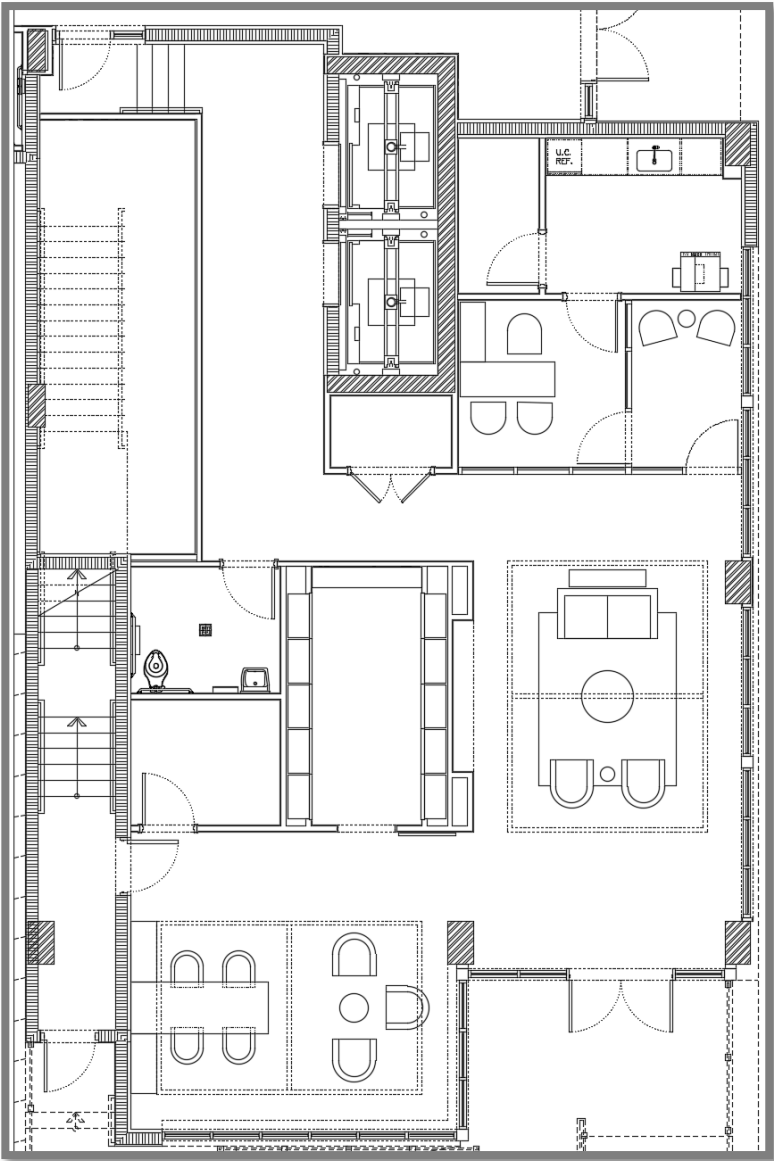

LOFTS ON 6TH

A handwritten signature in black ink, appearing to read 'B. P. Lu', is located in the bottom left corner of the page.

2/21/25

B. P. P.

MOOD BOARD

LOBBY

CLUBROOM & GYM

A handwritten signature in black ink, appearing to read "B. P. P.", located in the bottom left corner of the page.

FURNITURE FLOOR PLAN

LOBBY

CLUBROOM & GYM

A handwritten signature in black ink, appearing to be "B. P. P." with a stylized flourish.

FURNITURE/RCP FLOOR PLAN OVERLAY

LOBBY CHANDELIER

LEASING OFFICE
STEEL DOOR

Sherwin Williams Agreeable Gray (SW 7029)

Sherwin Williams Mega Greige SW 7031

CEILING T&G

COLUMNS TILE CLADDING

LIBRARY SCONCE

LIBRARY CHANDELIER

SURFACE MOUNT ON
T&G CEILING

ACCENT BRICK & ANTIQUE
MIRROR WALLS