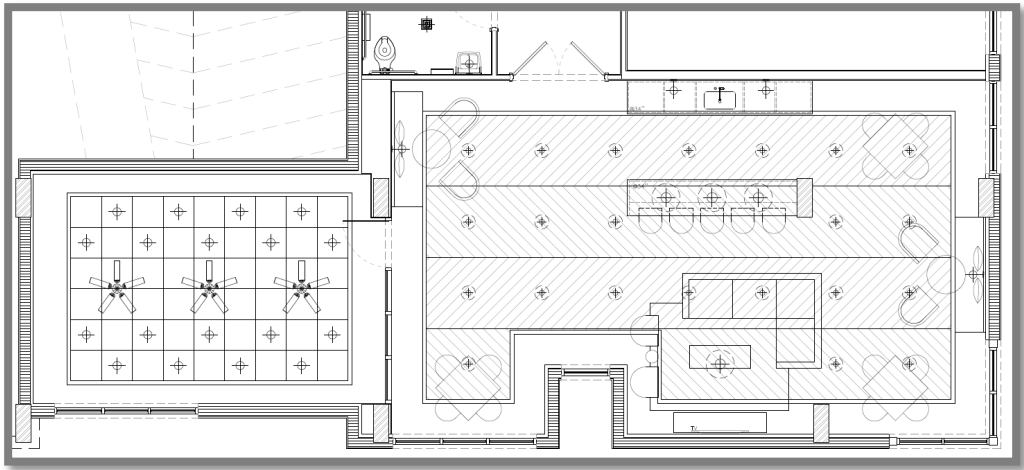

COUNTERTOP