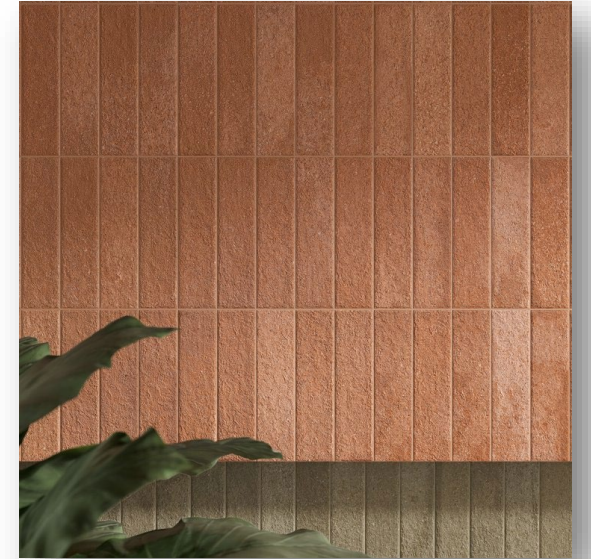

SURFACE MOUNT ON
T&G CEILING

Sherwin Williams Agreeable Gray (SW 7029)

Sherwin Williams Mega Greige SW 7031

CEILING T&G

COLUMNS TILE CLADDING

THROUGHOUT FLOOR TILE

TILE & LIGHTING SELECTIONS - CLUBROOM

RESTROOM WALL TILE

RESTROOM FLOOR TILE

MATERIALS REFERENCE

INSPIRATIONAL IMAGE

ELECTRIC FIREPLACE

LOBBY FURNITURE IDEAS

Sherwin Williams Agreeable Gray (SW 7029)

Sherwin Williams Mega Greige SW 7031

MATERIALS
REFERENCE

B. P. P.

LOBBY LIBRARY AREA

MATERIALS REFERENCE

B. P. P.

GYM SELECTIONS

THANK YOU

A handwritten signature in black ink, appearing to read "B. P. Lu", is positioned on the left side of a solid grey horizontal bar that spans the width of the page at the bottom.