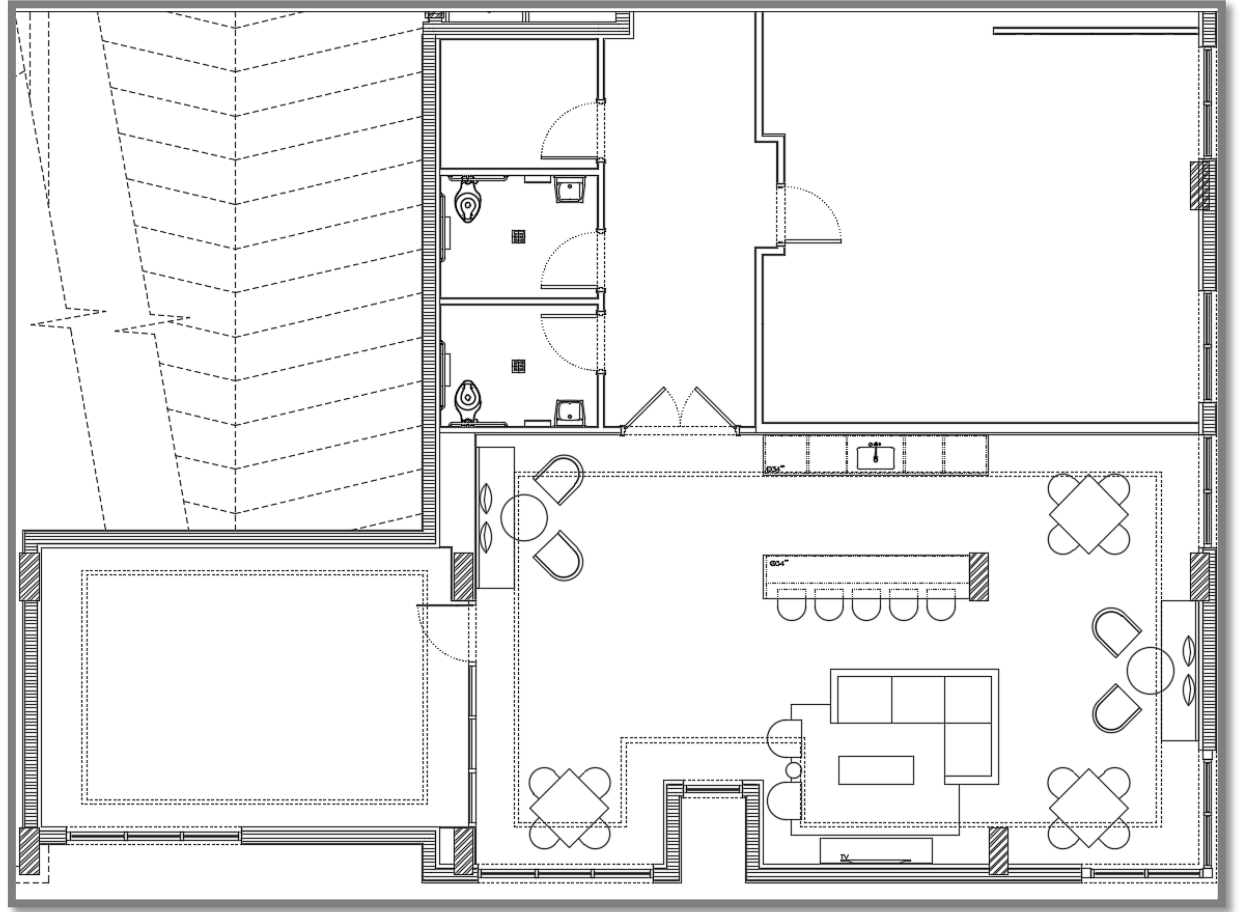

LOFTS ON 6TH

A handwritten signature in black ink, appearing to read 'B. P. Lu', is located in the bottom left corner of the page.

2/21/25

B. P. P.

MOOD BOARD

LOBBY

CLUBROOM & GYM

A handwritten signature in black ink, appearing to read "B. P. P.", located in the bottom left corner of the page.

FURNITURE FLOOR PLAN

LOBBY

CLUBROOM & GYM

A handwritten signature in black ink, appearing to be "B. P. P." with a stylized flourish.

FURNITURE/RCP FLOOR PLAN OVERLAY

LOBBY CHANDELIER

LEASING OFFICE
STEEL DOOR

Sherwin Williams Agreeable Gray (SW 7029)

Sherwin Williams Mega Greige SW 7031

CEILING T&G

COLUMNS TILE CLADDING

LIBRARY SCONCE

LIBRARY CHANDELIER

SURFACE MOUNT ON
T&G CEILING

ACCENT BRICK & ANTIQUE
MIRROR WALLS