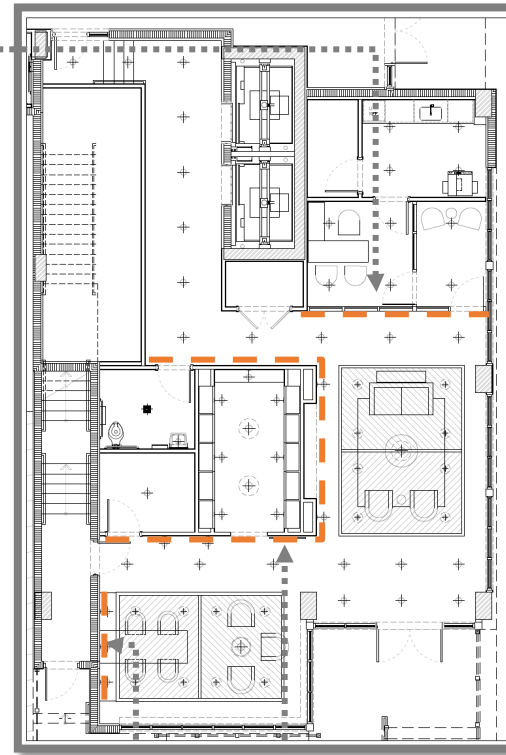

LOFTS ON 6TH

A handwritten signature in black ink, appearing to read 'B. P. Lu', is located in the bottom left corner of the page.

2/21/25

B. P. P.

MOOD BOARD

LOBBY

CLUBROOM & GYM

A handwritten signature in black ink, appearing to read "B. P. P.", located in the bottom left corner of the page.

FURNITURE FLOOR PLAN

LOBBY

CLUBROOM & GYM

A handwritten signature in black ink, appearing to be "B. P. P." with a stylized flourish.

FURNITURE/RCP FLOOR PLAN OVERLAY

LOBBY CHANDELIER

LEASING OFFICE
STEEL DOOR

Sherwin Williams Agreeable Gray (SW 7029)

Sherwin Williams Mega Greige SW 7031

CEILING T&G

COLUMNS TILE CLADDING

LIBRARY SCONCE

LIBRARY CHANDELIER

SURFACE MOUNT ON
T&G CEILING

ACCENT BRICK & ANTIQUE
MIRROR WALLS